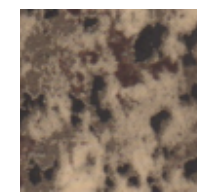

Black/coffee granite

Beige speckle\*

Rust speckle\*

Brown\*

White matt\*

Green\*

Blue\*

Yellow\*

Sandstone

Smooth copper

Grey/blue marble+

Green Leather-grain

Light Granite

Blue Leather-grain

Black leather-grain

Dark granite

Brown/Cream granite

Red Leather-grain

Grey/beige granite+

Gloss black/silver

Sage marble+

Black/bronze +

blue/grey fine granite

Light Blue Marble

Silver watermark+

Grey Oak effect

Gloss black ash+

Chestnut effect

Nutbrown wood effect

\* denotes high quality laminate

+ denotes gloss finish

Also available stainless steel, "Glass" (ANY colour – we have a range of solid acrylic colours, or we can create custom colours with underpainting)