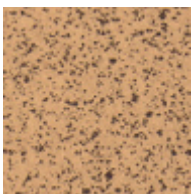

## ELF Kitchen Kits<sup>®</sup> - Work Surfaces

Light Wood

Beech

Cherry

Black granite\* +

Beige gloss +

Textured grey granite+

White speckle\*

Black/coffee granite

Beige speckle\*

Rust speckle\*

Brown\*

White matt\*

Green\*

Blue\*

Yellow\*

Sandstone

Smooth copper

Grey/blue marble+

Green Leather-grain

Light Granite

Blue Leather-grain

Black leather-grain

Dark granite

Silver watermark+

Grey Oak effect

Gloss black ash+

Chestnut effect

Nutbrown wood effect

\* denotes high quality laminate

+ denotes gloss finish

Also available stainless steel, "Glass" (ANY colour – we have a range of solid acrylic colours, or we can create custom colours with underpainting)