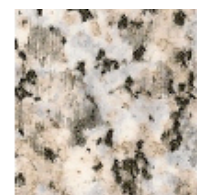

## ELF Kitchen Kits<sup>®</sup> - Work Surfaces

Light Wood

Beech

Cherry

Black granite\* +

Beige gloss +

Textured grey granite+

White speckle\*

Black/coffee granite

Beige speckle\*

Rust speckle\*

Brown\*

White matt\*

Green\*

Blue\*

Yellow\*

Sandstone

Smooth copper

Grey/blue marble+

Green Leather-grain

Light Granite

Blue Leather-grain

Black leather-grain

Dark granite

Silver watermark+

Grey Oak effect

Gloss black ash+

Chestnut effect

Nutbrown wood effect

\* denotes high quality laminate

+ denotes gloss finish

Also available stainless steel, "Glass" (ANY colour – we have a range of solid acrylic colours, or we can create custom colours with underpainting)