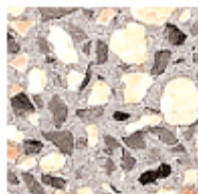

Black/coffee granite

Beige speckle\*

Rust speckle\*

Brown\*

White matt\*

Green\*

Blue\*

Yellow\*

Sandstone

Smooth copper

Grey/blue marble+

Green Leather-grain

Light Granite

Blue Leather-grain

Black leather-grain

Dark granite

Brown/Cream granite

Red Leather-grain

Grey/beige granite+

Gloss black/silver

Sage marble+

Black/bronze +

blue/grey fine granite

Light Blue Marble

Silver watermark+

Grey Oak effect

Gloss black ash+

Chestnut effect

Nutbrown wood effect

\* denotes high quality laminate

+ denotes gloss finish

Also available stainless steel, "Glass" (ANY colour – we have a range of solid acrylic colours, or we can create custom colours with underpainting)